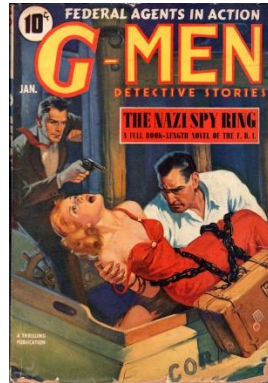

G-Men 1-1940