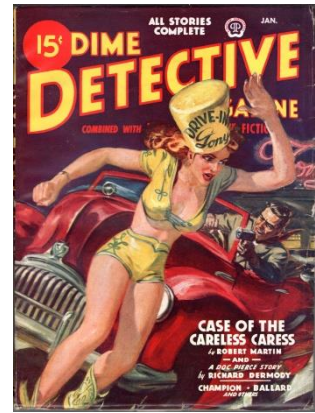

Dime Detective 1-1948

1. 1934 June 15. Girl bound to giant candle. Contains stories by **Erle Stanley Gardner, Frederick C. Davis & Carroll John Daly**. Lite readers crease, mild edge wear, VG+. 375.00
2. 1934 July 1. Contains stories by **Carroll John Daly** and **Frederick Nebel**. 1" spine splits, some creasing to cover, small lower right corner off, VG. 125.00
3. 1934 September 1. Readers crease, mild wear, VG+. 150.00
4. 1934 September 15. Readers and diagonal crease the length of the pulp, slight trim, G+. 50.00
5. 1935 April 15. Bondage torture Asian menace cover. **Frederick Nebel** story. General wear and creasing, VG. 225.00
6. 1935 May 1. Contains *Kiss of the Cobra* by **Cornell Woolrich**. Cobra with "snake woman" cover. Moderate vertical creasing, 1/2" off crown of spine, VG. 200.00
7. 1935 July 1. Moderate wear, G/VG. 75.00
8. 1935 August. Asian menace cover. Stories by **Frederick Nebel & Frederick C. Davis**. Reader crease, mild trim, VG. 150.00
9. 1935 September. Stories by **Cornell Woolrich, Earl Stanley Gardner & Carroll John Daly**. 1st Race Williams in this title. Torture cover, creasing, mild trim, VG-. 295.00
10. 1936 January. Stories by **Frederick C. Davis, Carroll John Daly & Frederick Nebel**. Torture cover. Lite wear and surface creasing, FN. 395.00
11. 1936 February. Strangulation cover. Contains *Corpse & Co.* by **Carroll John Daly**. Small lower right corner off, some surface creasing, VG+. 175.00
12. 1936 March. Stories by **Frederick Nebel & Frederick C. Davis**. 1/2" tear above logo, mild creasing, FN-. 250.00
13. 1936 April. Asian menace bondage cover. Moderate creasing, wear, G/VG. 125.00
14. 1936 June. Hooded executioner about to behead blonde. Stories by **Frederick Nebel, Frederick C. Davis & Hugh B. Cave**. Diagonal crease to lower right of cover, VG/FN. 395.00
15. 1936 July. Bondage cover. Slight loss at over hangs, VG/FN. 375.00
16. 1937 February. Asian menace cover. A Race Williams story by **Carroll John Daly**. Moderate cover creasing and wear, G/VG. 75.00
17. 1937 September. Bondage cover of girl being used for target practice. Lite wear and handling, lite damp staining, VG+. 175.00
18. 1937 October. A Race Williams story by **Carroll John Daly**. Also *Stuck with Murder* by **Cornell Woolrich**. Asian menace torture cover. Moderate surface creasing, VG-. 150.00
19. 1945 April. Canadian. US date is October 1944. VG. 50.00
20. 1947 June. Contains *Suicidal Journey* by **John D. MacDonald**. Lite wear, FN. 125.00
21. 1948 January. Contains *Tarnished Copper* by **D. L. Champion**. FN+. 125.00
22. 1950 April. FN. 100.00

Famous Fantastic Mysteries

1. 1942 April. Finlay cover. 1.5" tear at foot of spine, VG. 30.00