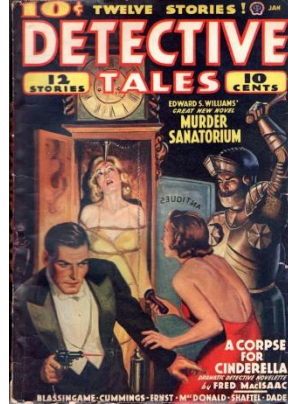

Detective Tales 1-1939