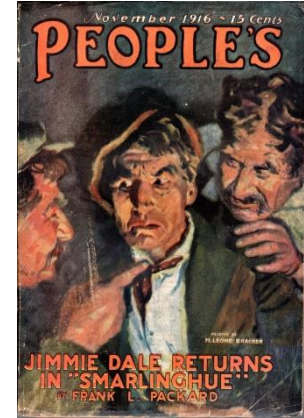

New Detective

1943 November. 1.5" paper perished from crown of spine, G/VG.	25.00
1947 September. Contains <i>Killer's Law</i> by L. Ron Hubbard . Some damp staining most evident to back cover, G/VG.	200.00
1948 May. Bondage cover. Some surface creasing, mild readers crease, G/VG.	35.00
1949 July. Mild edge wear, NF.	70.00

Nick Carter

1935 July. Surface creasing, couple of diagonal creases in the lower right area, G/VG.	100.00
--	--------

Operator #5 4-1935

Phantom Detective 4-1933

Phantom Detective 6-1939

People's 11-1916

Operator #5