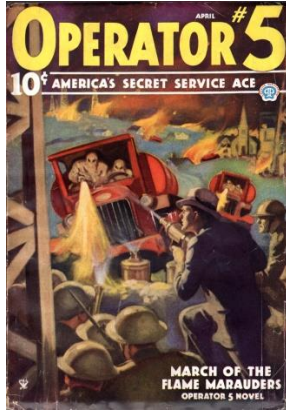

Operator #5 4-1935