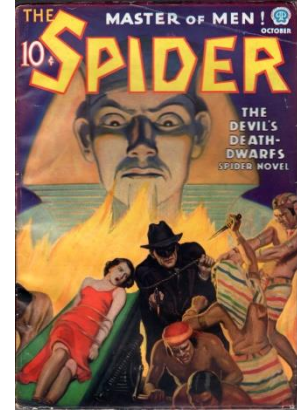

Popular Magazine

1926 January 7. Lower corners off, general wear, G/VG.	40.00
1926 December 20. Edge wear with some paper perished to over hangs, VG-.	40.00
1927 November 19. Moderate creasing, few 1/2" tears to right edge, G+.	30.00

Ranch Romances

1949 March 4. Chipping, cover wear, creases, G.	10.00
---	-------

Saucy Movie Tales 3-1936

Spicy Detective 6-1940

Spider 8-1936

Spider 10-1936

Saucy Movie Tales

1936 March. Scarce. Cover art by Norman Saunders. Nude brunette posing near photographers light. Very mild damp staining to top right corner, lite chipping and cover creasing, VG. 850.00

Sky Fighters

1937 February. Lite surface creasing, FN-. 70.00

1949 Winter. Contains *Pirates With Wings* by Louis L'Amour. Small tear to top of spine, few small tears to over hangs, FN-. 95.00

1950 Spring. Sexy redhead parachuting out of plane. 3" spine split, chipping to extremities, G/VG. 60.00