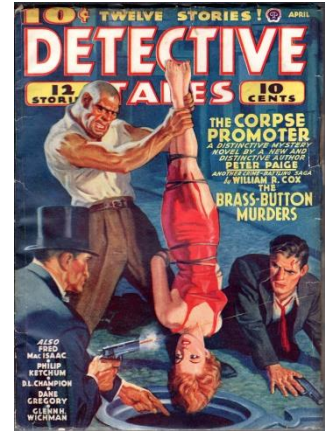

Amazing Stories

1935 June. Lower right corner off, trimmed, G+.	20.00
---	-------

Argosy

1931 May 30. Peter the Brazen story Chinese for Racket Pt. one, surface creasing, some chipping, G/VG.	25.00
1931 June 6. Peter the Brazen story Chinese for Racket Pt. two, chipping, 2.5" ss, G/VG.	25.00
1933 November 25. The Outlaws of Mars pt one. Lite surface creasing, VG/FN.	150.00
1933 December 2. The Outlaws of Mars pt two. Lite wear, FN-.	50.00
1933 December 9. The Outlaws of Mars pt three. Lite wear, FN-.	50.00
1933 December 23. The Outlaws of Mars pt five. Some chipping to overhangs, VG+.	40.00
1933 December 30. The Outlaws of Mars pt six. Lite edge wear, some creasing, VG/FN.	45.00
1934 January 6. The Outlaws of Mars pt seven. Lite surface creasing, few small tears, VG.	30.00

Dime Detective 10-15-1933

Dime Detective 6-15-1934

Dime Detective 3-15-1934

Detective Tales 4-1940

Astounding

1930 January, #1. Large splits to spine, part of spine has become unglued 1.75" paper perished from foot of spine, some creasing, G.	800.00
1930 April. Mild creasing, 1/2" tear to right edge, VG.	250.00
1938 March. Robot cover. Old tape stain to spine, VG.	45.00
1938 May. Contains <i>The Legion of Time</i> by Jack Williamson . Small tape to spine ends, shows well, G/VG.	30.00
1940 September. Contains <i>Slan</i> part one by A. E. van Vogt and <i>Blowups Happen</i> by Robert Heinlein . L. Ron Hubbard . Surface creasing, bend at lower right corner of cover, G/VG.	60.00

Avenger

1941 March. Light creasing, VG+.	85.00
1941 September. Small tear to lower left corner, surface creasing, VG.	75.00

Black Book Detective

1938 May. Asian menace cover. Few small tears to extremities, shows well, VG.	100.00
1949 January. General wear and some surface creasing, VG.	60.00
1950 Fall. Lite wear, mild trim, VG.	60.00