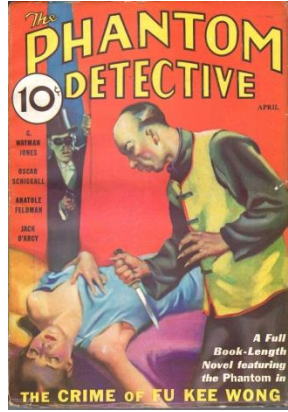

Jungle Stories

1941 Spring. Bondage cover. Old tape stain to spine, mild wear to extremities, VG-.	80.00
1942 Summer. Slight lean to spine, moderate creasing to cover, G/VG.	55.00
1942 Winter. Slight fading to spine, FN.	135.00
1944 Fall. Bondage & snake cover, Mild creasing to lower extremity, FN-.	150.00
1944 Winter. Attacking Gorillas. ¼" off crown of spine, few small tears & chipping to overhangs, VG-.	65.00
1945 Summer. Bondage cover. Mild wear mainly to extremities, VG+.	75.00
1945 Fall. Some chipping to right edge, minor splits to spine ends, VG-.	50.00
1945 Winter. Small tape to foot of spine, mild wear, VG.	60.00
1947-48 Winter. Bondage & skulls cover. 2" spine split to foot of spine, shows well, VG-.	70.00
1948 Spring. Bondage cover. General wear, ½" off foot of spine, 1" tear to logo, G/VG.	55.00
1950 Spring. Small tear at bottom edge repaired on verso with tape, G/VG.	35.00
1950 Fall. Bondage cover. FN.	140.00
1950 Winter. General lite wear, chipping to over hangs, VG	55.00

New Detective

1943 November. 1.5" paper perished from crown of spine, G/VG.	25.00
1947 September. Contains <i>Killer's Law</i> by L. Ron Hubbard . Some damp staining most evident to back cover, G/VG.	200.00
1948 May. Bondage cover. Some surface creasing, mild readers crease, G/VG.	35.00
1949 July. Mild edge wear, NF.	70.00

Nick Carter

1935 July. Surface creasing, couple of diagonal creases in the lower right area, G/VG.	100.00
--	--------

Operator #5 4-1935

Phantom Detective 4-1933

Phantom Detective 6-1939

People's 11-1916

Operator #5